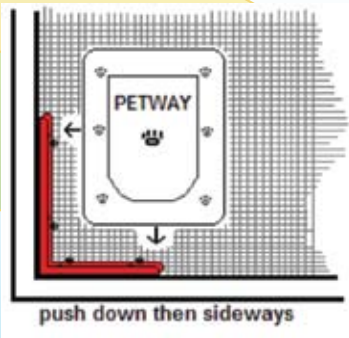

Small - Fitted to Insect Screen Door

Small - Fitted to Stainless Steel Security Door

L Bracket is a support bracket to fit the Security Pet Door to Standard Insect Screen Doors

Adaptor L Bracket is required for installation into this & similar frame.

This frame is sometimes used to make insect screen doors. L Bracket is not required for installation into this type of frame.

Timber Pet Doors:

Available in small size & White only

Just cut the hole in Timber Door using provided Template. Squeeze Pet Door Frames together, then the pet door is ready for use

Petway Timber & Security Pet Doors can be aligned to work together, best to fit the Security Pet Door in centre of your door first to enable alignment of Timber Pet Door correctly. A Soft Flexible Flap (Sold Separately) is available so two flaps can work together. Best to fit soft flap to Timber Pet Door