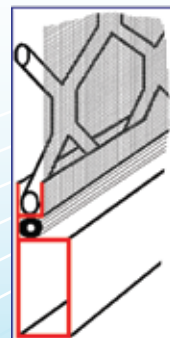

Small - Fitted to Insect Screen Door

Small - Fitted to Stainless Steel Security Door

L Bracket is a support bracket to fit the Security Pet Door to Standard Insect Screen Doors

Adaptor L Bracket is required for installation into this & similar frame.

This frame is sometimes used to make insect screen doors. L Bracket is not required for installation into this type of frame.

Timber Pet Doors:

Available in small size & White only

Just cut the hole in Timber Door using provided Template. Squeeze Pet Door Frames together, then the pet door is ready for use